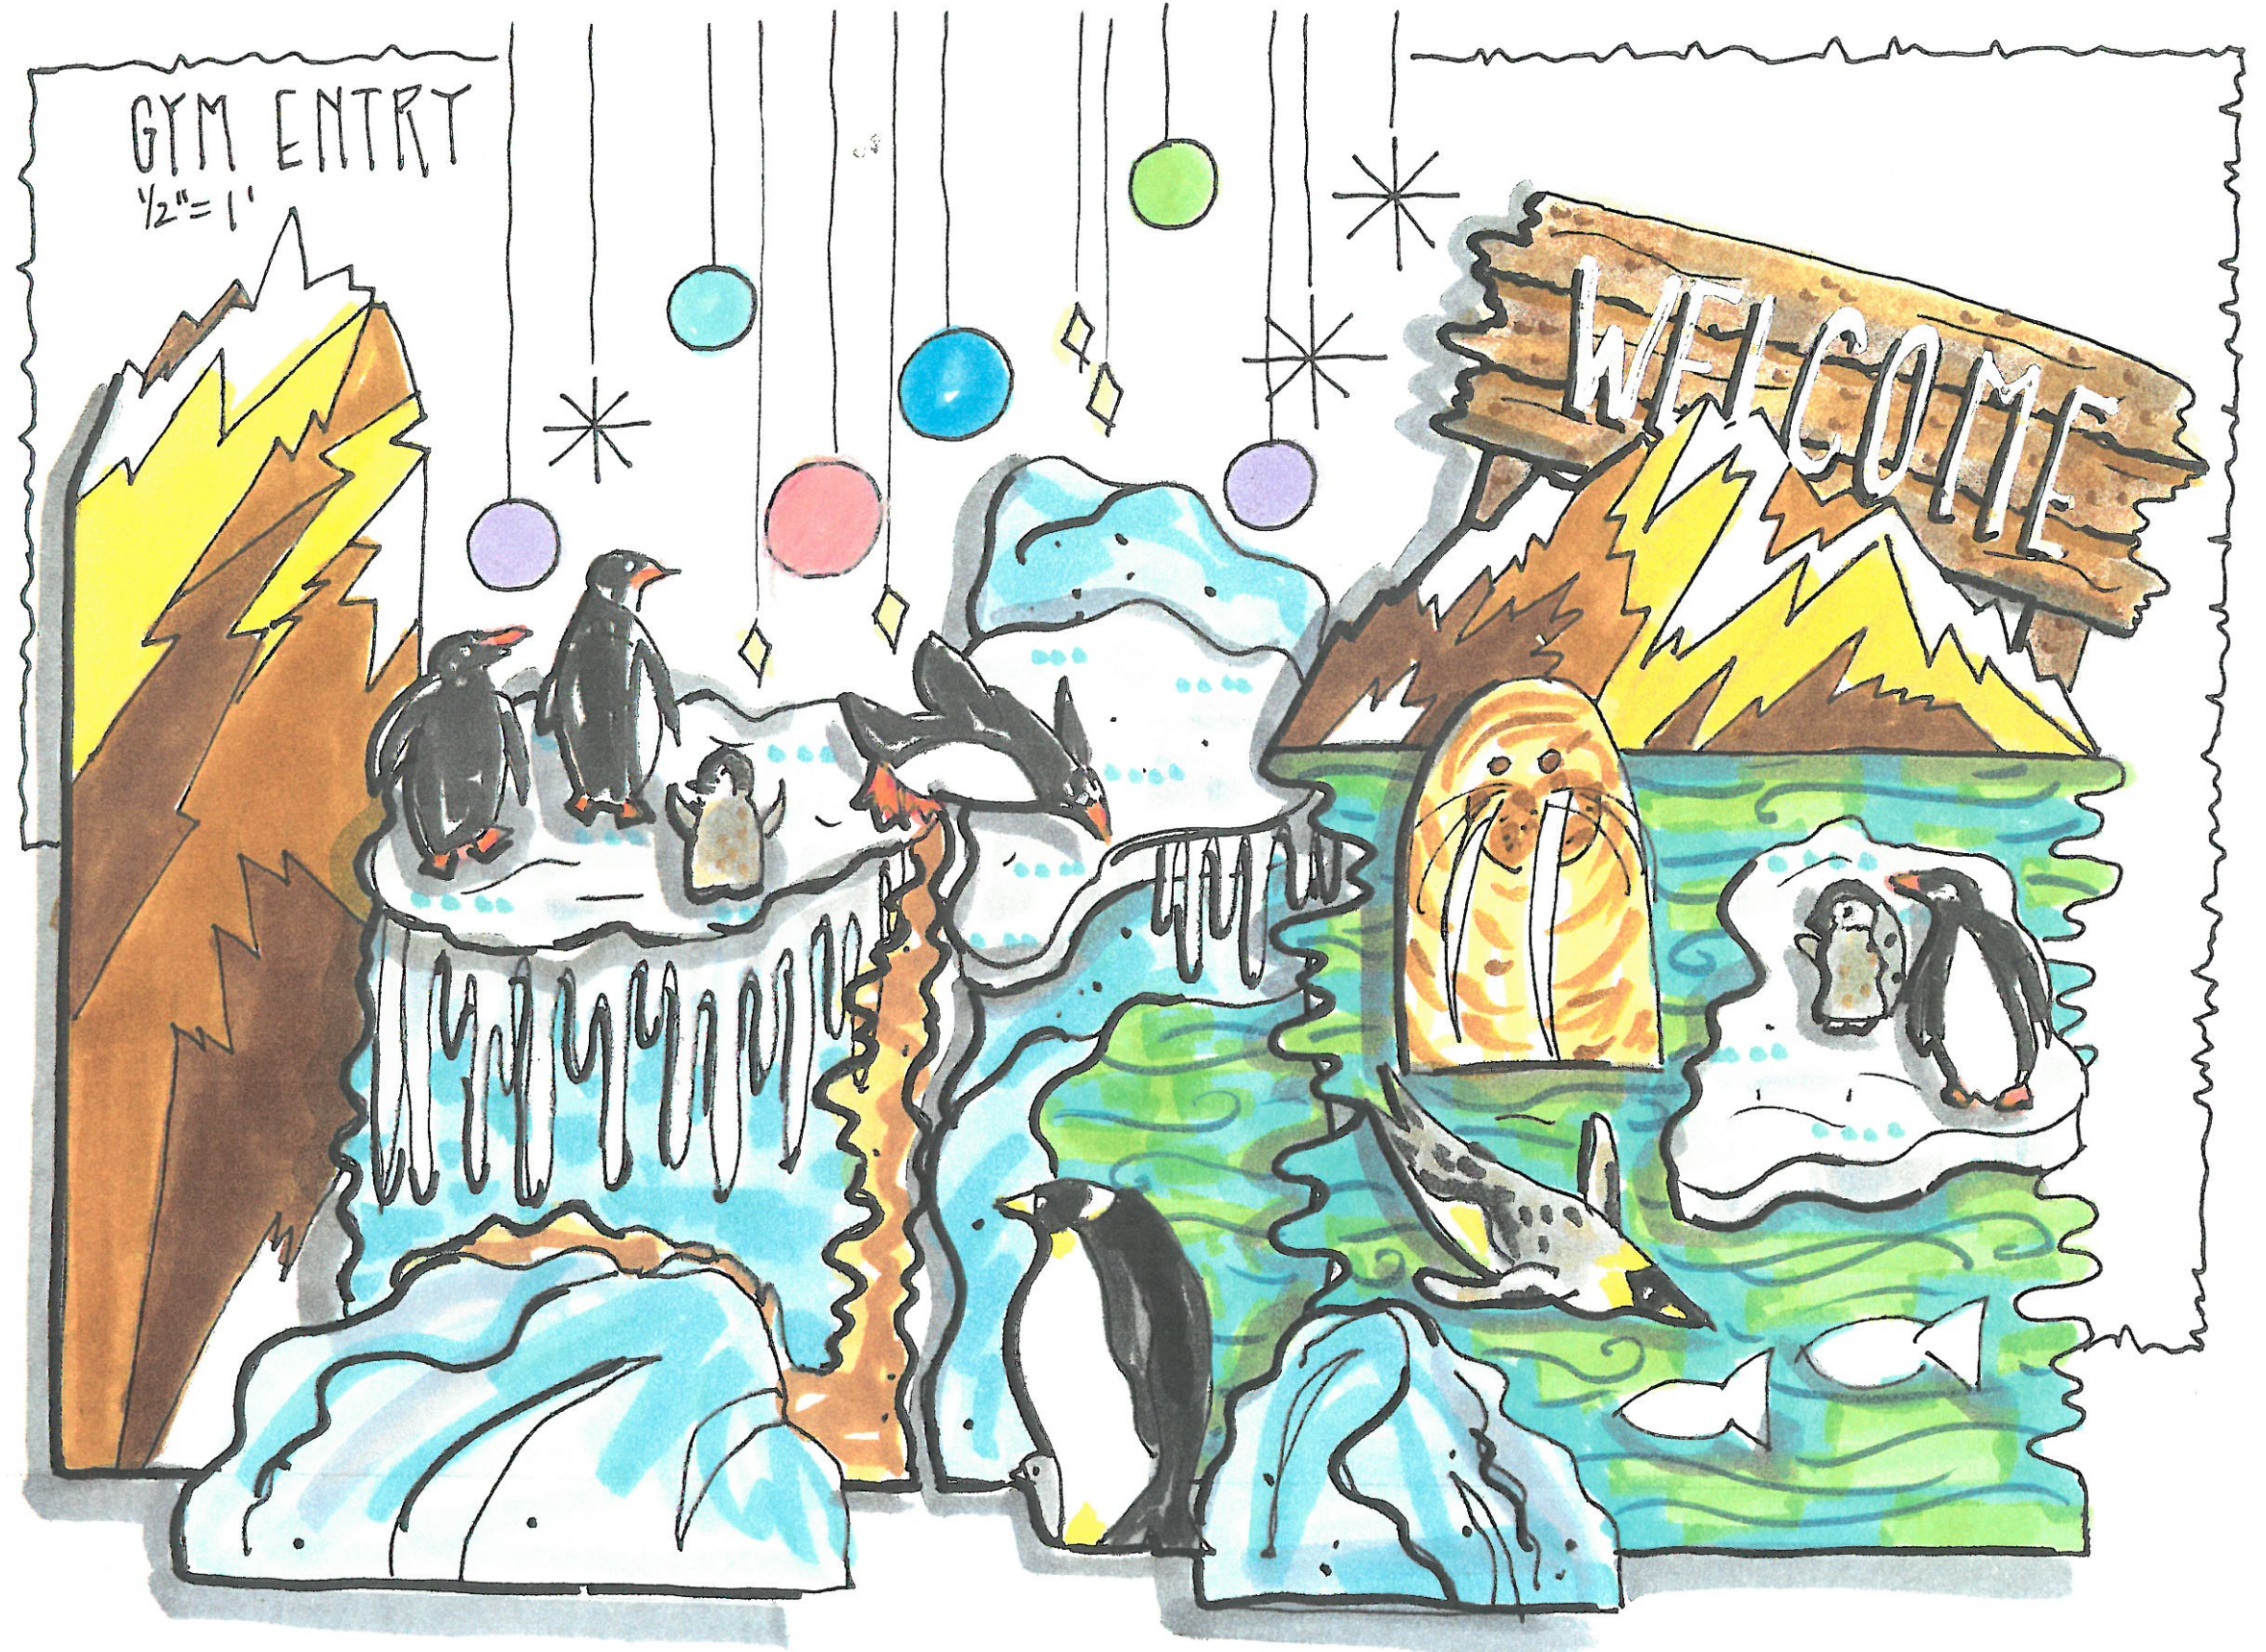

Working roof lights  
if lights warm color  
canned lights?

FIRE PLACE

FAKE BRICK WE PAINT ON TOP OF

snowflake xmas lights showing

use panelling or some kind of ridged wood

FAKE MANTLE

MAIN  
SANCTUARY  
ENTRY  
SCALE  
1/2" = 1'

\*more  
stuff  
hanging  
to right  
in lobby

BLACK LITE  
SANCTUARY  
ENTRY  
1/2" = 1'

BACKSIDE

GYM ENTRY  
1/2" = 1'

WELCOME