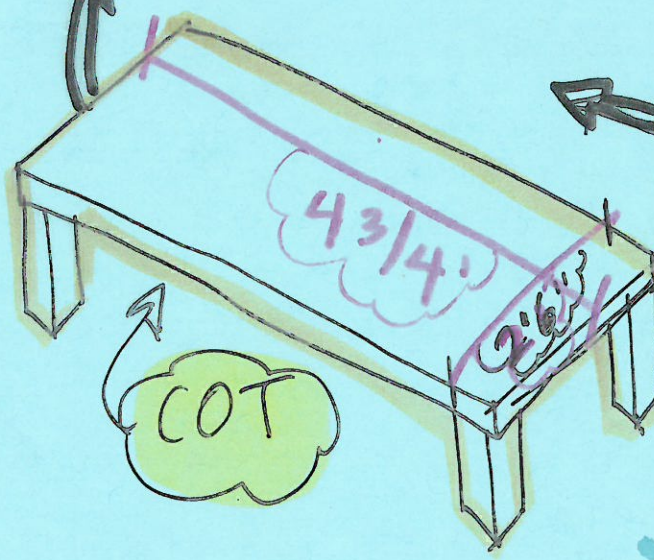

Working roof lights  
if lights warm color  
canned lights?

FIRE PLACE

FAKE BRICK WE PAINT ON TOP OF

snowflake xmas lights showing

use panelling or some kind of ridged wood

FAKE MANTLE

MAIN  
SANCTUARY  
ENTRY  
SCALE  
1/2" = 1'

\*more  
stuff  
hanging  
to right  
in lobby

BLACK LITE  
SANCTUARY  
ENTRY  
1/2" = 1'

BACKSIDE

GYM ENTRY  
1/2" = 1'

WELCOME