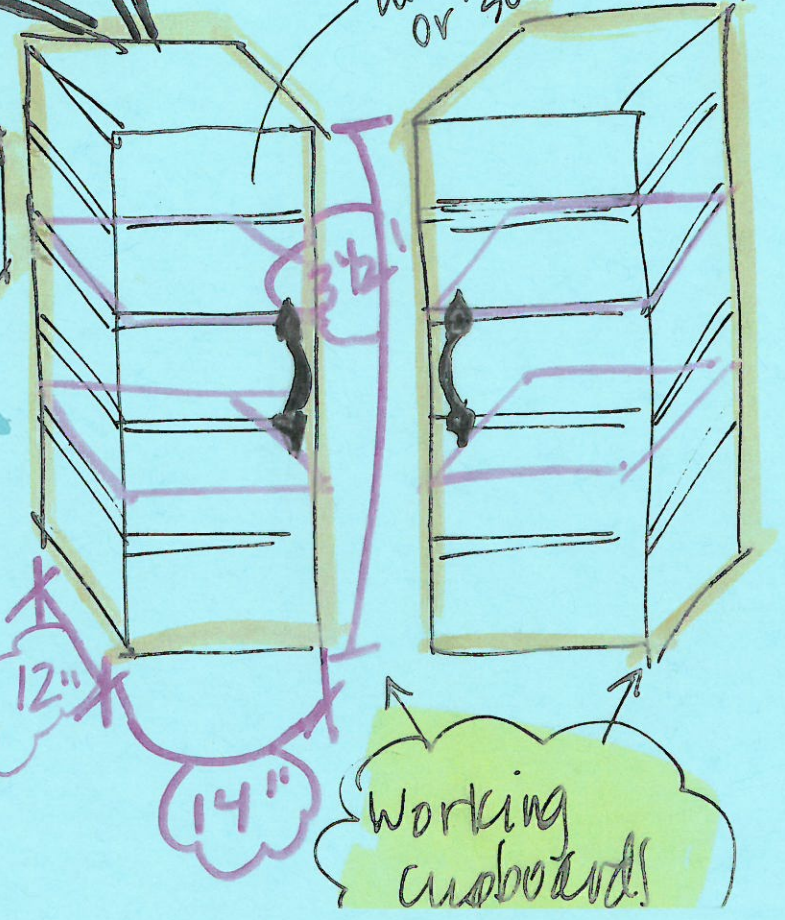

Working roof lights  
if lights warm color  
canned lights?

FIRE PLACE

FAKE BRICK WE PAINT ON TOP OF

snowflake xmas lights showing

use panelling or some kind of ridged wood

FAKE MANTLE

MAIN  
SANCTUARY  
ENTRY  
SCALE  
1/2" = 1'

\*more  
stuff  
hanging  
to right  
in lobby

BLACK LITE  
SANCTUARY  
ENTRY  
1/2" = 1'

BACKSIDE

GYM ENTRY  
1/2" = 1'

WELCOME