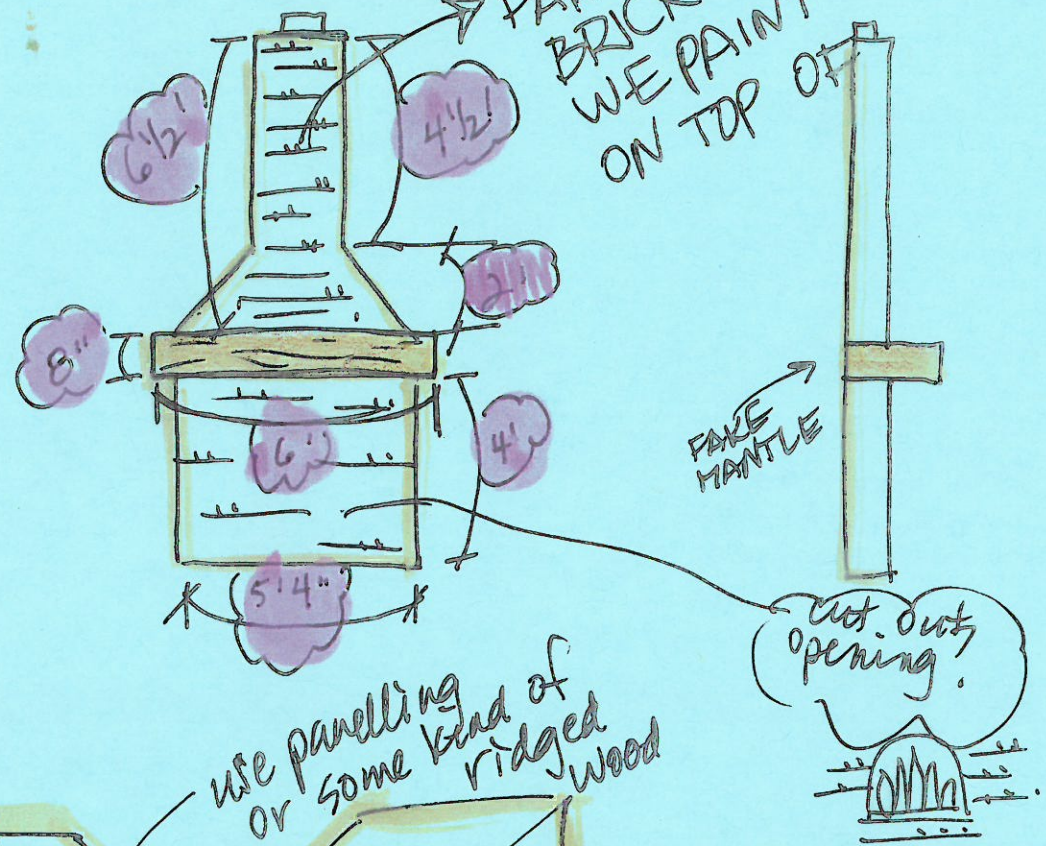

Working roof lights  
if lights warm color  
canned lights?

FIRE PLACE

FAKE BRICK WE PAINT ON TOP OF

snowflake xmas lights showing

use panelling or some kind of ridged wood

FAKE MANTLE

MAIN  
SANCTUARY  
ENTRY  
SCALE  
1/2" = 1'

\*more  
stuff  
hanging  
to right  
in lobby

BLACK LITE  
SANCTUARY  
ENTRY  
1/2" = 1'

BACKSIDE

GYM ENTRY  
1/2" = 1'

WELCOME