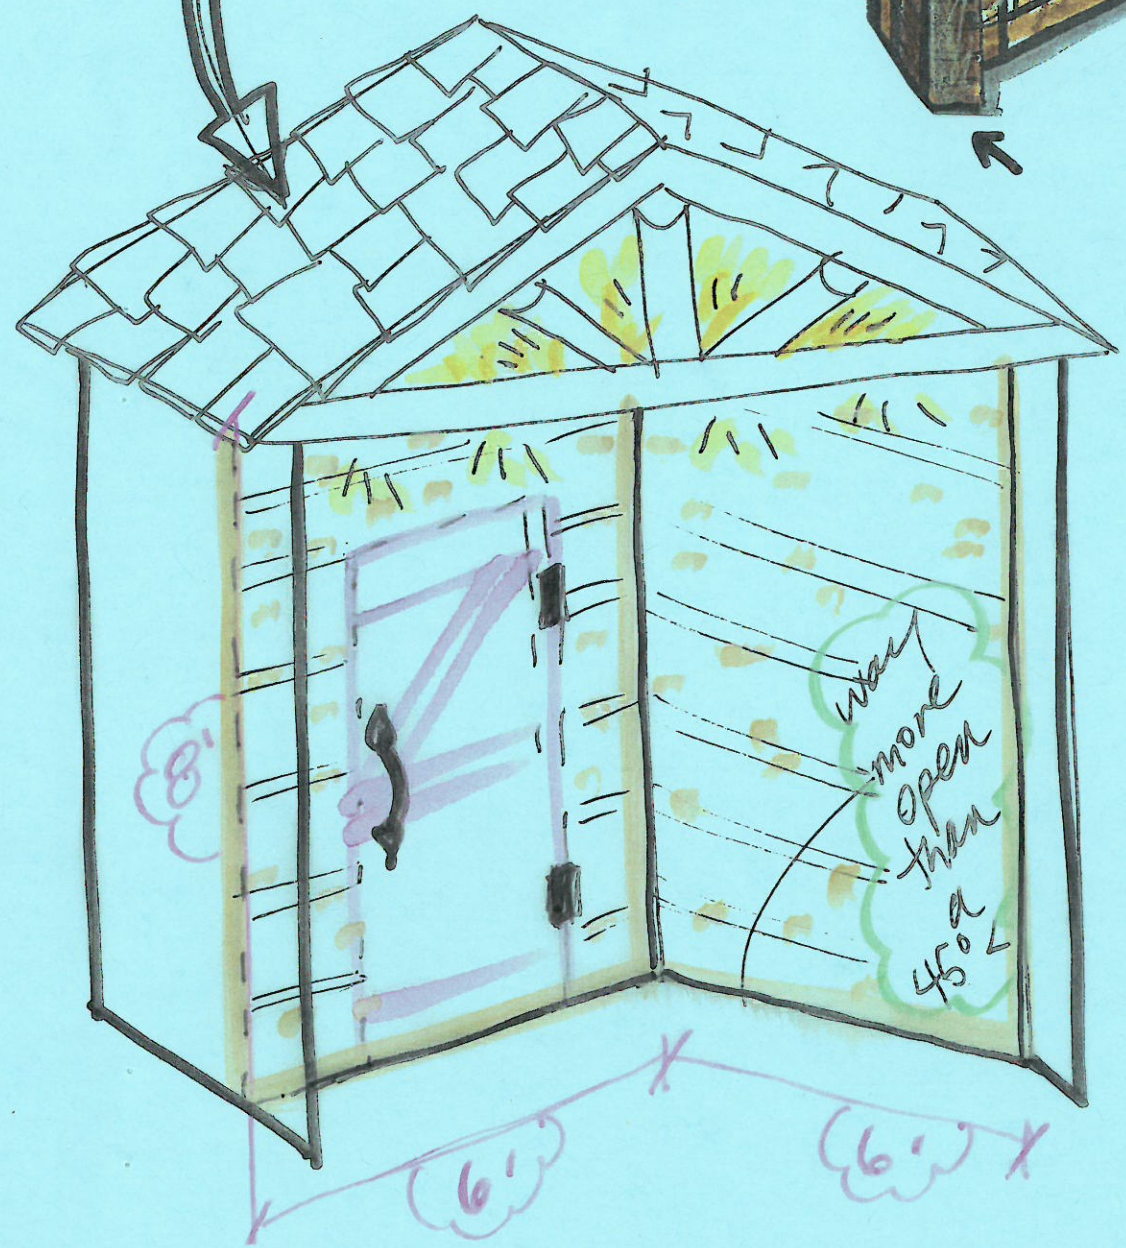

Working roof lights  
if lights warm color  
canned lights?

FIRE PLACE

FAKE BRICK WE PAINT ON TOP OF

snowflake xmas lights showing

use panelling or some kind of ridged wood

FAKE MANTLE

MAIN  
SANCTUARY  
ENTRY  
SCALE  
1/2" = 1'

\*more  
stuff  
hanging  
to right  
in lobby

BLACK LITE  
SANCTUARY  
ENTRY  
1/2" = 1'

BACKSIDE

GYM ENTRY  
1/2" = 1'

WELCOME