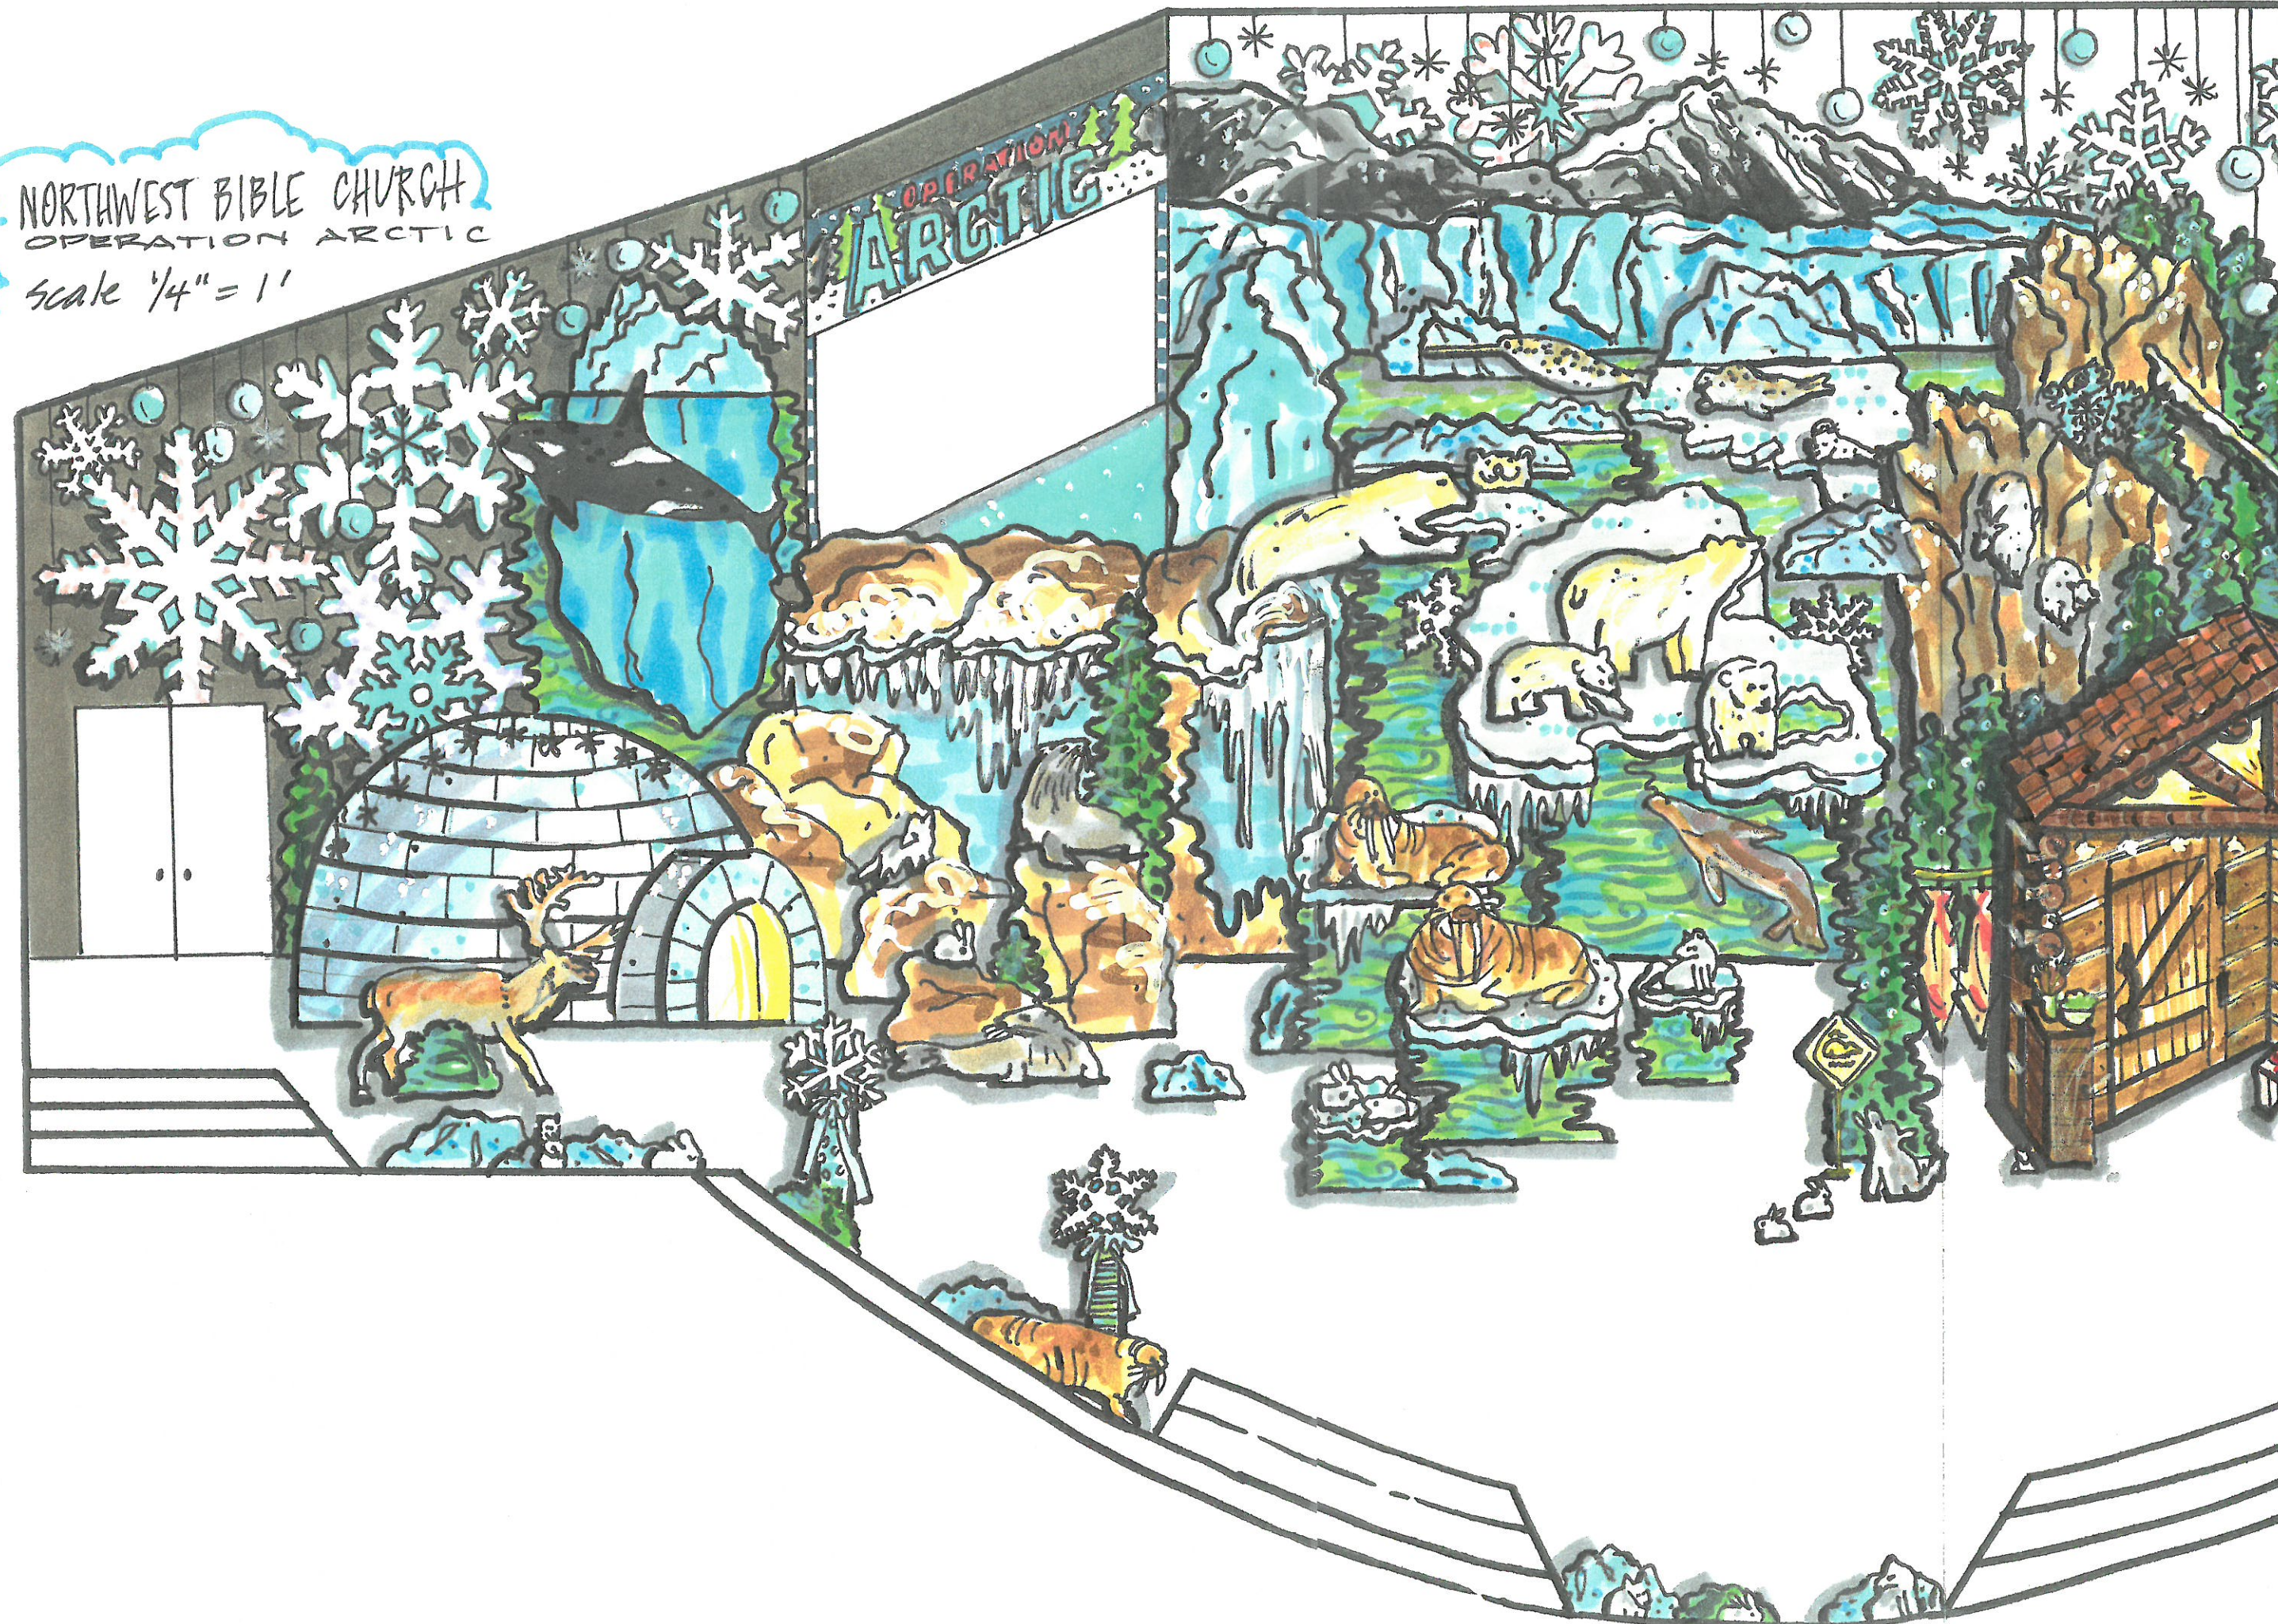

NORTHWEST BIBLE CHURCH
OPERATION ARCTIC
Scale 1/4" = 1'

Chris Prater 2016